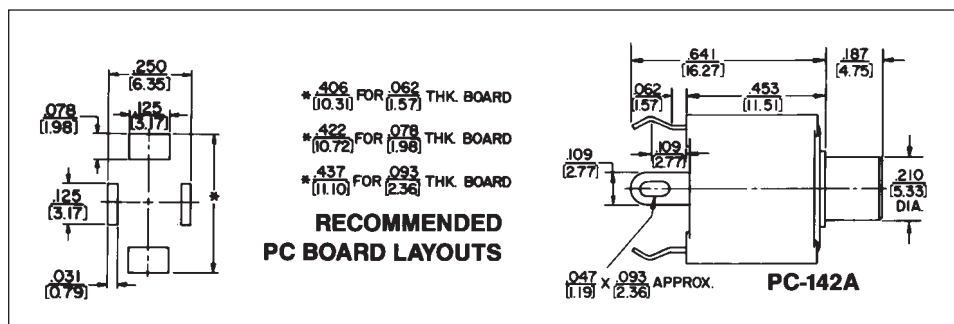

.141" MINIATURE PHONE JACKS

DIMENSIONS ARE FOR REFERENCE ONLY $\frac{\text{Inch}}{\text{(mm)}}$

NOTE: Contact your Switchcraft Representative for price and delivery.