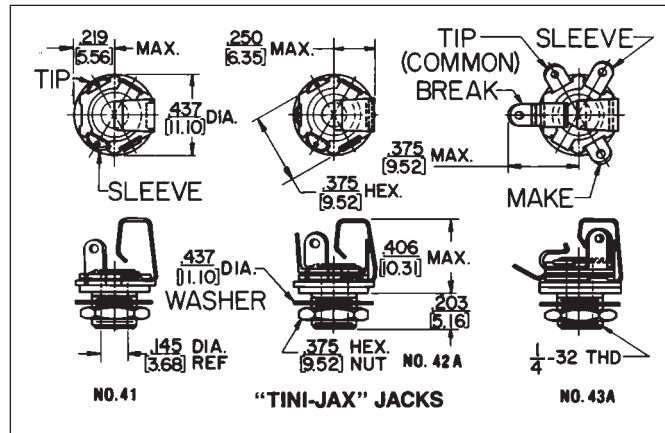

.141" MINIATURE PHONE JACKS

DIMENSIONS ARE FOR REFERENCE ONLY $\frac{\text{Inch}}{\text{(mm)}}$

NOTE: Contact your Switchcraft Representative for price and delivery.