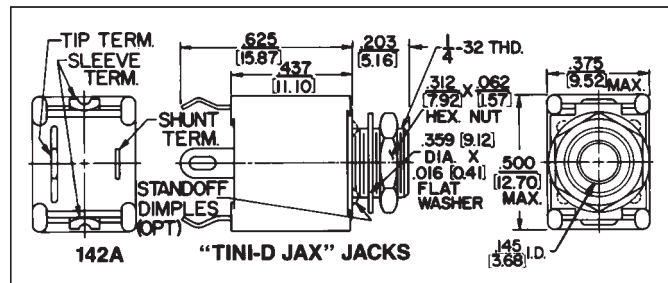

.141" MINIATURE PHONE JACKS

DIMENSIONS ARE FOR REFERENCE ONLY $\frac{\text{Inch}}{\text{(mm)}}$

NOTE: Contact your Switchcraft Representative for price and delivery.